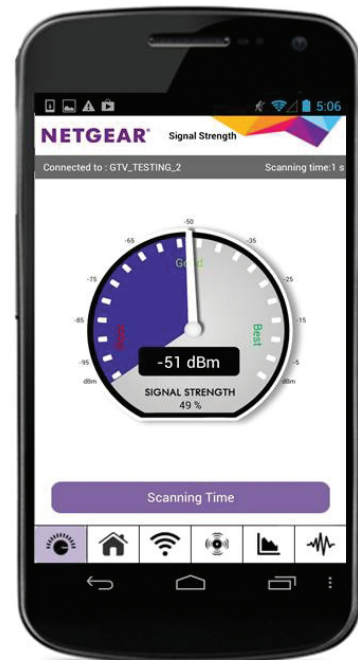

### Existing WiFi

Sometimes your router does not provide the WiFi coverage you need

Ethernet port

Secure Connection (WPS)

Power on/off

### WiFi Analytics App

How strong is your WiFi signal? Use the NETGEAR WiFi Analytics App & get advanced analytics to optimize your existing or newly extended WiFi network. Check your network status, WiFi signal strength, identify crowded WiFi channels & much more!

Here's what you can do with the WiFi Analytics App!

- Get a network status overview
- Check WiFi signal strength
- Measure WiFi channel interference
- Keep track of WiFi strength by location
- and more...

Scan to install app