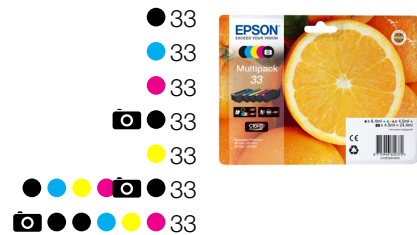

LOGISTICS INFORMATION

SKU	C11CF50401
EAN code	8715946614748
Dimensions Single Carton	480 x 235 x 425 mm
Carton Weight	8.3 Kg
Multiple Order Quantity	1 Units
Country of Origin	Indonesia
Pallet Size Euro	30 Units
Pallet Size Block	44 Units

For more information please contact:

Telephone: 01952 607111 (UK)+
01 436 7742 (Republic of Ireland)
E-mail: enquiries@epson.co.uk
Chat: etalk.epson-europe.com
Fax: 0871 222 6740
+ Local call rate.

Web: www.epson.co.uk
www.epson.ie

Trademarks and registered trademarks are the property of Seiko Epson Corporation or their respective owners. Product information is subject to change without prior notice.

Expression Premium XP-640

WHAT'S IN THE BOX

- Individual Ink Cartridges
- Main unit
- Power cable
- Setup guide
- Software (CD)
- Warranty document

INK CARTRIDGE COMPATIBILITY

INK YIELD DATA

	Oranges 33XL	Oranges 33
●	530 pages*	250 pages*
📷 ●	400 photos*	200 photos*
● ● ●	650 pages*	300 pages*

* Approx. page yield based on ISO/IEC 24711/24712 or ISO/IEC 29102/29103. Actual yield will vary depending on images printed and usage conditions. For more information visit <http://www.epson.eu/pageyield>

1. Epson iPrint and Epson Creative Print require a wireless connection and the Epson printing apps. Epson Email print, Epson scan-to-cloud and Epson Remote print driver require an internet connection. For more information, supported languages and devices, please visit www.epsonconnect.eu

EPSON®