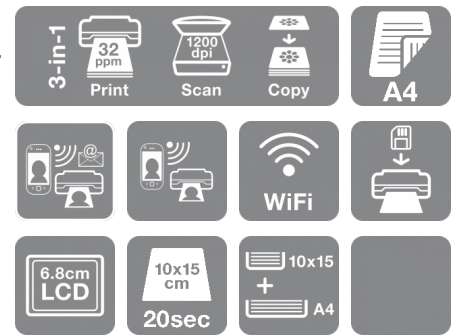

Expression Premium XP-640

DATASHEET

Produce outstanding photos and crisp, clear text with this Wi-Fi, all-in-one, with individual inks, a large LCD screen and two paper trays

Produce your very own high-quality photos and text documents at home with our XP-640. You can replace just the colour you've used, as it uses individual ink cartridges. Enjoy the freedom of printing away from your desktop with Epson Connect, which offers a range of mobile printing options. It also has a colour LCD screen and a range of additional features.

Easy to use features

For easy navigation, the XP-640 comes with a 6.8cm LCD screen and touch panel. Dual paper trays and fast, double-sided printing can help to save time and paper. Users can also slot in a memory card and follow the helpful menu prompts to print photos without a PC. It's also possible to print on suitable CDs and DVDs.

KEY FEATURES

- **Compact Wi-Fi all-in-one**
Print, scan and copy
- **Mobile printing**
Freedom to print and scan from almost anywhere¹
- **Wi-Fi and Wi-Fi Direct**
Wireless printing with or without a network
- **Dual paper trays**
One for A4 and another for photo paper
- **6.8cm LCD screen with touchpad**
Scan, copy and print photos directly from a memory card