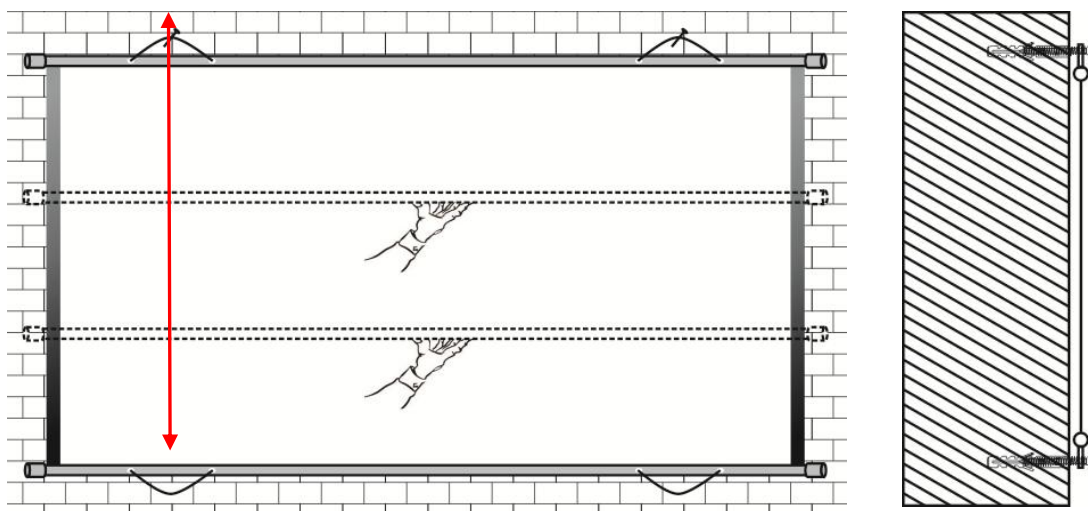

DIY Wall Series

Portable Rollout Projection Screen

User's Guide

The DIY Wall Projection Screen was designed to provide a simple portable solution to hang on an indoor/outside wall, patio, tree or just about any surface you want to project on. When using outdoors, please keep away from direct sunlight or rain to ensure longevity. The screen material can be cleaned with mild soap and water. For more information about this product, please visit www.elitescreens.com/diywall

Installation:

1) Measure the distance between the two hooks which are located on the top support bar and install two screws or nails in the area where the screen will be installed. Once the nails or screws are in place, hang the screen by the wall hooks and carefully roll the screen down.

2) Next, measure distance of the top hook and bottom hook to determine the height required for the bottom nail or screw installation. Once the bottom nails/screw supports are in place hang the bottom hooks to secure the DIY Wall screen.

DIY Wall Series Dimensions Table

Unit: mm									
Model Number	Diagonal Size (Aspect Ratio)	Overall Length (A)	View Width (A1)	Wall Hook Distance (A2)	A3	Side Black Masking Border (A4)	Overall Height (B)	View Height (B1)	B2
DIYW100H	100"(16:9)	2294	2214	1244	2265	25.4	1293	1245	24
DIYW116H	116"(16:9)	2648	2568	1598	2619	25.4	1493	1445	24
DIYW135H	135"(16:9)	3070	2989	2020	3040	25.4	1729	1681	24
DIYW150H	150"(16:9)	3400	3321	2350	3372	25.4	1916	1868	24
Unit: Inches									
DIYW100H	100"(16:9)	90.3	87.2	49.0	89.2	1.0	50.9	49.0	0.9
DIYW116H	116"(16:9)	104.3	101.1	62.9	103.1	1.0	58.8	56.9	0.9
DIYW135H	135"(16:9)	120.9	117.7	79.5	119.7	1.0	68.1	66.2	0.9
DIYW150H	150"(16:9)	133.9	130.7	92.5	132.7	1.0	75.4	73.5	0.9