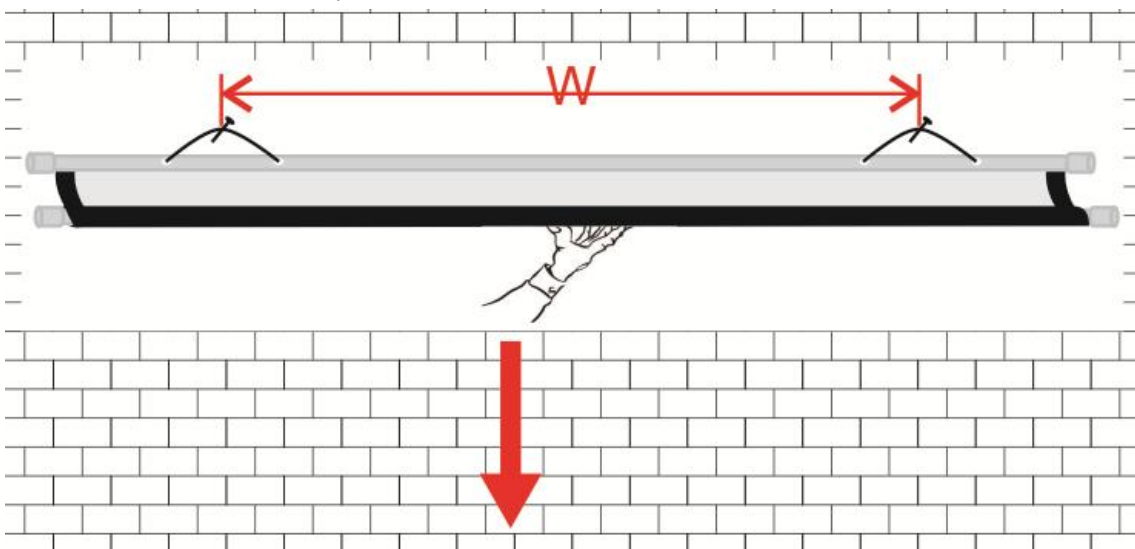

DIY Wall Series

Portable Rollout Projection Screen

User's Guide

The DIY Wall Projection Screen was designed to provide a simple portable solution to hang on an indoor/outside wall, patio, tree or just about any surface you want to project on. When using outdoors, please keep away from direct sunlight or rain to ensure longevity. The screen material can be cleaned with mild soap and water. For more information about this product, please visit www.elitescreens.com/diywall

Installation:

1) Measure the distance between the two hooks which are located on the top support bar and install two screws or nails in the area where the screen will be installed. Once the nails or screws are in place, hang the screen by the wall hooks and carefully roll the screen down.

2) Next, measure distance of the top hook and bottom hook to determine the height required for the bottom nail or screw installation. Once the bottom nails/screw supports are in place hang the bottom hooks to secure the DIY Wall screen.

DIY Wall Series Dimensions Table

Unit: mm									
Model Number	Diagonal Size (Aspect Ratio)	Overall Length (A)	View Width (A1)	Wall Hook Distance (A2)	A3	Side Black Masking Border (A4)	Overall Height (B)	View Height (B1)	B2
DIYW100H	100"(16:9)	2294	2214	1244	2265	25.4	1293	1245	24
DIYW116H	116"(16:9)	2648	2568	1598	2619	25.4	1493	1445	24
DIYW135H	135"(16:9)	3070	2989	2020	3040	25.4	1729	1681	24
DIYW150H	150"(16:9)	3400	3321	2350	3372	25.4	1916	1868	24
Unit: Inches									
DIYW100H	100"(16:9)	90.3	87.2	49.0	89.2	1.0	50.9	49.0	0.9
DIYW116H	116"(16:9)	104.3	101.1	62.9	103.1	1.0	58.8	56.9	0.9
DIYW135H	135"(16:9)	120.9	117.7	79.5	119.7	1.0	68.1	66.2	0.9
DIYW150H	150"(16:9)	133.9	130.7	92.5	132.7	1.0	75.4	73.5	0.9