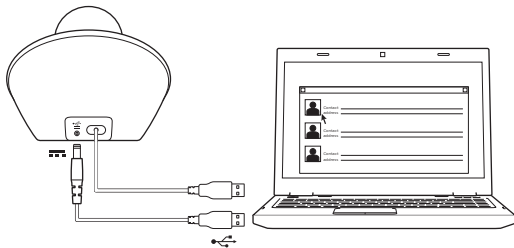

BCC950 ConferenceCam

Addendum

Additional package contents

- USB power cable

This USB cable provides an optional power connection for the ConferenceCam. Plug the cable into a computer USB port and into the speakerphone base.

Warning: Do not plug this USB cable into a non-powered USB port or hub because it could prevent your ConferenceCam from functioning properly.

www.logitech.com

© 2012 Logitech. All rights reserved. Logitech, the Logitech logo, and other Logitech marks are owned by Logitech and may be registered. All other trademarks are the property of their respective owners. Logitech assumes no responsibility for any errors that may appear in this manual. Information contained herein is subject to change without notice.